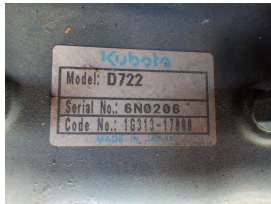

Hitachi
HX64B2
2007
 Yokohama, Japan

onQ-65368

AERIAL WORK PLATFORMS - ARTICULATED BOOM
 USED - SALE

| | |
|--|--------------------|
| Date Listed | 26 May 2025 |
| Serial Number | HCM1M600A00001073 |
| Machine Hours | 4701 |
| Power Type | Diesel |
| Safe Working Load | 150 kg(331 lb) |
| Platform Height | 6,400 mm(252 in) |
| Weight | 2,150 kg(4,740 lb) |
| Machine Height (Platform Lowered) | 1,965 mm(77 in) |
| Platform Length | 4,820 mm(190 in) |
| Platform Width | 1,540 mm(61 in) |
| Machine Condition | Condition FAIR ** |