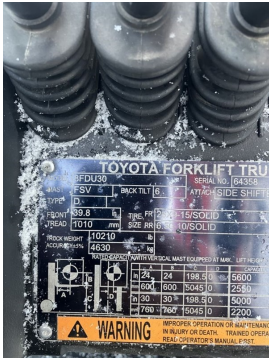

**Toyota**  
**8FDU30**  
**2019**  
Flesherton, Ontario, Canada

*onQ-66305*

FORKLIFTS - COUNTER BALANCE ICE  
USED - SALE

**Date Listed** 1 May 2025  
**Reference** 16530361/2-22-70  
**Machine Hours** 5330  
**Power Type** Diesel  
**Tyre Type** Pneumatic

*ADDITIONAL INFORMATION*  
TOYOTA 8FDU30, 6000LBS DIESEL PNEUMATIC TIRE  
FORKLIFT, 298" 3 STAGE FSV MAST, SIDESHIFTER, SOLID  
PNEUMATIC TIRES 5330 HOURS

TOYOTA FORKLIFT TRU

8FDU30	SERIAL NO. 04533	
FSV 8	BACK TILT 6	ATTACH SIDE SHIFTER
TYPE	TYPE PPT	TIRES SOLID
WIDTH 39.8	SIZE RR18	TOSOLID
W/BREAD 1010	W/BREAD	TIRES SOLID
ROCK WEIGHT 110210	ROCK WEIGHT	
W/BREAD 6630	W/BREAD	
WARRANTY INFORMATION: 3 YEAR / 30,000 HOURS OR WHICHEVER COMES FIRST		
<b>WARNING</b> IMPROPER OPERATION OR MAINTENANCE IN REPAIR OR REPAIR TRAINED OPERATOR READ OPERATOR'S MANUAL FIRST		