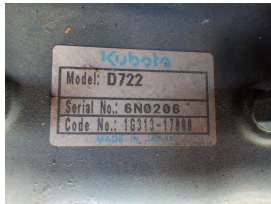

Hitachi
HX64B2
2007
 Yokohama, Japan

onQ-65368

AERIAL WORK PLATFORMS - ARTICULATED BOOM
 USED - SALE

Date Listed	26 May 2025
Serial Number	HCM1M600A00001073
Machine Hours	4701
Power Type	Diesel
Safe Working Load	150 kg(331 lb)
Platform Height	6,400 mm(252 in)
Weight	2,150 kg(4,740 lb)
Machine Height (Platform Lowered)	1,965 mm(77 in)
Platform Length	4,820 mm(190 in)
Platform Width	1,540 mm(61 in)
Machine Condition	Condition FAIR **